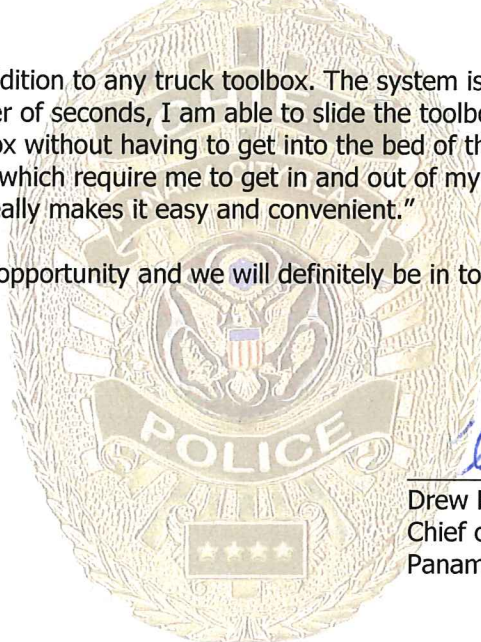

Drew R. Whitman
Chief of Police

Panama City Beach Police Department

Chad Lindsey
Deputy Chief of Police

17115 Panama City Beach Parkway
Panama City Beach, Florida 32413-2128
(850) 233-5000 Fax (850) 233-5013

www.beachpolice.org

December 7, 2016

To Whom It May Concern:

RE: EZZ-Z-Slide

Thank you for allowing me the opportunity to test and evaluate your product. I had the EZZ-Z-Slide installed in one of my Officer's truck and this is the response I received.

"The EZZ-Z-SLIDE is a nice addition to any truck toolbox. The system is easy to use and only takes one person to operate. In a matter of seconds, I am able to slide the toolbox to the rear tailgate and it allows me to access my toolbox without having to get into the bed of the truck. As a law enforcement officer, there are occurrences which require me to get in and out of my toolbox several times in a short period, and this attachment really makes it easy and convenient."

Once again thank you for the opportunity and we will definitely be in touch if we need further product information.

A handwritten signature in blue ink, appearing to read "Drew R. Whitman", is written over a horizontal line.

Drew R. Whitman
Chief of Police
Panama City Beach, FL

Captain Wayne A. Maddox
Uniform Patrol Division

Captain Robert Clarkson
Criminal Investigative Division

Captain Richard L. McClanahan
Administrative Division

Lt. Jamey Wright
Risk Mgt.

"Dedicated To Excellence"